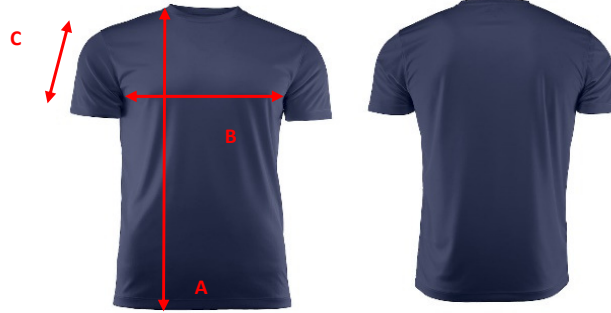

Printer
ACTIVE WEAR

SIZE CHART

Brand: PRINTER ACTIVE WEAR

Style: 2264023 RUN

	XS	S	M	L	XL	XXL	3XL	4XL	5XL
A) body length	68	70	72	74	76	78	80	82	84
B) 1/2 Chest width	46	49	52	55	59	63	67	71	75
C) Sleeve length	16	18	20	21	22	23	24	24,5	25

All measurements are indicative with minimum tolerance of 1 cm

Printer
ACTIVE WEAR

SIZE CHART

Brand: PRINTER ACTIVE WEAR
Style: 2264026 RUN LADY

	XS	S	M	L	XL	XXL	3XL
A) body length	62	63,5	65	67	69	71	73
B) 1/2 chest width	42	45	48	51	55	59	63
C) Sleeve length	16	16,5	17	17,5	18	18,5	19

All measurements are indicative with minimum tolerance of 1 cm

SIZE CHART

Brand: PRINTER ACTIVE WEAR

Style: 2264029 RUN ACTIVE JUNIOR T-SHIRT

	110/120 4 -6 YEAR	130/140 8 -10 YEAR	150/160 12 -14 YEAR
A) body length from shoulder point	47	53	59
B) 1/2 chest width	35	39	43
c) sleeve length	14	16	17