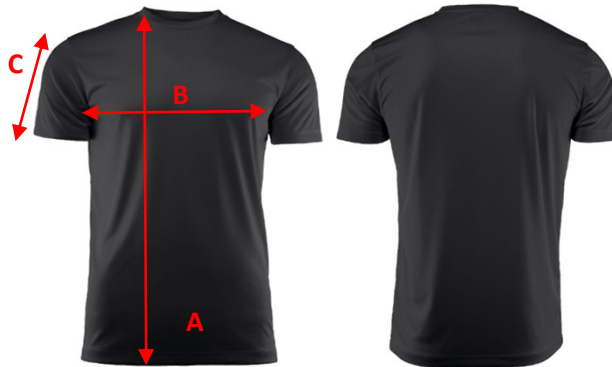

Printer
ACTIVE WEAR

SIZE CHART

Brand: PRINTER ACTIVE WEAR

Style: 2264023 RUN

	XS	S	M	L	XL	XXL	3XL	4XL	5XL
A) body length	68	70	72	74	76	78	80	82	84
B) 1/2 Chest width	46	49	52	55	59	63	67	71	75
C) Sleeve length	16	18	20	21	22	23	24	24,5	25

All measurements are indicative with minimum tolerance of 1 cm

Printer
ACTIVE WEAR

SIZE CHART

Brand: PRINTER ACTIVE WEAR
Style: 2264026 RUN LADY

	XS	S	M	L	XL	XXL	3XL
A) body length	62	63,5	65	67	69	71	73
B) 1/2 chest width	42	45	48	51	55	59	63
C) Sleeve length	16	16,5	17	17,5	18	18,5	19

All measurements are indicative with minimum tolerance of 1 cm

SIZE CHART

Brand: PRINTER ACTIVE WEAR

Style: 2264029 RUN ACTIVE JUNIOR T-SHIRT

	110/120 4 -6 YEAR	130/140 8 -10 YEAR	150/160 12 -14 YEAR
A) body length from shoulder point	47	53	59
B) 1/2 chest width	35	39	43
c) sleeve length	14	16	17