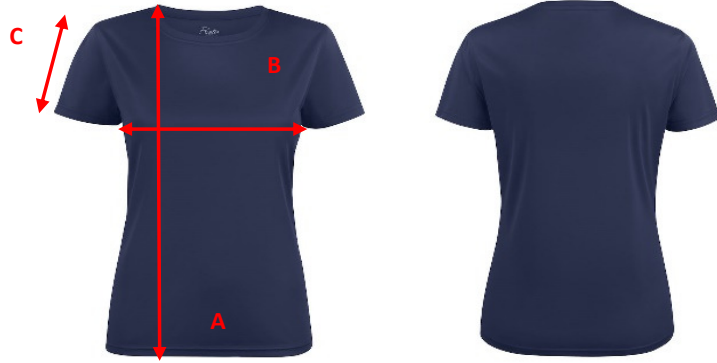

Printer
ACTIVE WEAR

SIZE CHART

Brand: PRINTER ACTIVE WEAR

Style: 2264023 RUN

	XS	S	M	L	XL	XXL	3XL	4XL	5XL
A) body length	68	70	72	74	76	78	80	82	84
B) 1/2 Chest width	46	49	52	55	59	63	67	71	75
C) Sleeve length	16	18	20	21	22	23	24	24,5	25

All measurements are indicative with minimum tolerance of 1 cm

Printer
ACTIVE WEAR

SIZE CHART

Brand: PRINTER ACTIVE WEAR
Style: 2264026 RUN LADY

	XS	S	M	L	XL	XXL	3XL
A) body length	62	63,5	65	67	69	71	73
B) 1/2 chest width	42	45	48	51	55	59	63
C) Sleeve length	16	16,5	17	17,5	18	18,5	19

All measurements are indicative with minimum tolerance of 1 cm

SIZE CHART

Brand: PRINTER ACTIVE WEAR

Style: 2264029 RUN ACTIVE JUNIOR T-SHIRT

	110/120 4 -6 YEAR	130/140 8 -10 YEAR	150/160 12 -14 YEAR
A) body length from shoulder point	47	53	59
B) 1/2 chest width	35	39	43
c) sleeve length	14	16	17